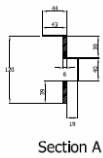

NOTE: 6mm packer for Hinge support.