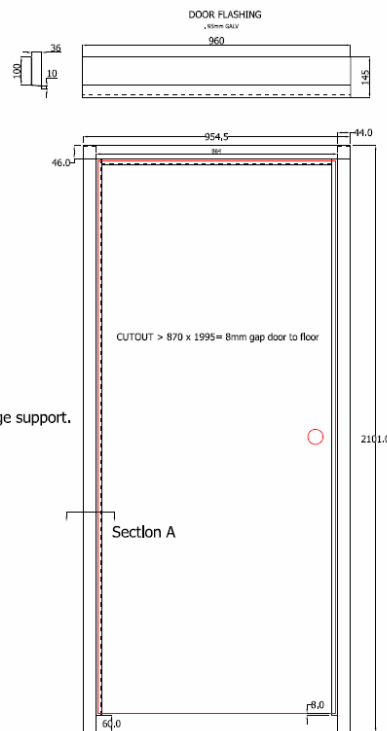

Doors

PADOORPH Prehung Powdercoated Doors made from 0.95 galvanised steel available in the full Coloursteel range.

NOTE: 6mm packer for Hinge support.

.95mm PAD